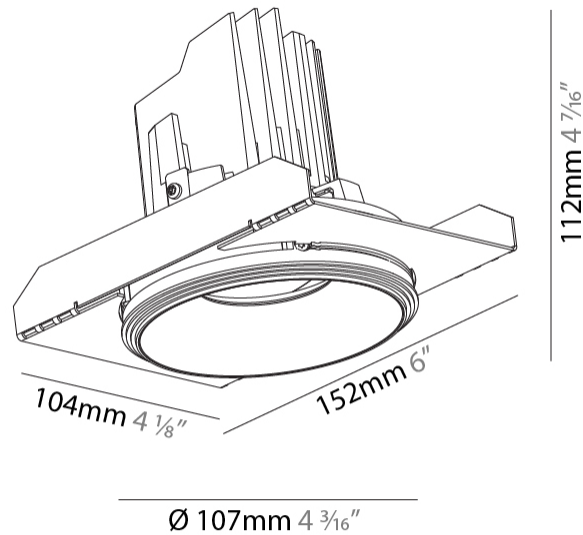

#### PHYSICAL

Shape: Round  
 Diameter (mm): 107  
 Diameter (in): 4 3/16  
 Height (mm): 112  
 Height (in): 4 7/16  
 Ceiling Thickness (mm): 10 / 12.5 / 15 / 25  
 Ceiling Thickness (in): 3/8 or 1/2 or 9/16 or 1  
 Min. Recessing Depth (mm): 130  
 Min. Recessing Depth (in): 5 1/8  
 Light Distribution: Adjustable / Downlight  
 Weight (kg): 0.609  
 Weight (lbs): 1.34  
 Fixture Finish: SSR / BKV / CWI / CRY / HAB / UFT / ITA / RUA / FTG / MYG / LOD / PUS / FRO / FUP / KIA / POP / BLS / SPG / MEY / GOH / GUM / CHC / COM / ABZ / JAG / OBR / MOS / ROR  
 Fixture Material: Aluminum Die Cast  
 Cut-out Measurements:  $\square$  111mm / 4 3/8"  
 Upon Request: Unique Ceiling Thickness

#### OPTICAL

Reflector: 20 / 40 / 60  
 Adjustability: Rotational 355°; Tilt 10°  
 Upon Request: Special Beam Angles

#### RATINGS AND CERTIFICATIONS

Certified By: Certified for North American Standards  
 IP rating: IP20

	111mm 4 3/16"	130mm 5 1/8"	10   12 1/2   15   25mm 3/8"   1/2"   9/16"   1"	10°	355°	
A						

#### PHYSICAL

Shape: Round  
 Diameter (mm): 107  
 Diameter (in): 4 3/16  
 Height (mm): 112  
 Height (in): 4 7/16  
 Ceiling Thickness (mm): 10 / 12.5 / 15  
 Ceiling Thickness (in): 3/8 or 1/2 or 9/16  
 Min. Recessing Depth (mm): 130  
 Min. Recessing Depth (in): 5 1/8  
 Light Distribution: Adjustable / Downlight  
 Weight (kg): 0.435  
 Weight (lbs): 0.96  
 Fixture Finish: SSR / BKV / CWI / CRY / HAB / UFT / ITA / RUA / FTG / MYG / LOD / PUS / FRO / FUP / KIA / POP / BLS / SPG / MEY / GOH / GUM / CHC / COM / ABZ / JAG / OBR / MOS / ROR  
 Fixture Material: Aluminum Die Cast  
 Cut-out Measurements: 98mm / 3 7/8"